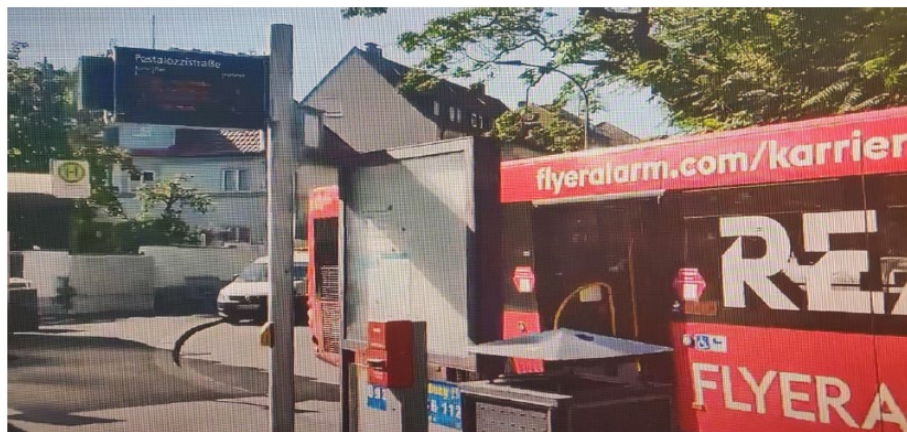

How to get to the dorm **Straubmühlweg** from the main station in Würzburg

When you exit the train station, turn left and follow the tram tracks.

You'll reach the tram stop "Hauptbahnhof Ost". From there you can take either tram line 1 or 5, direction "Grombühl". You can see on the screen how long you have to wait until each tram arrives.

You have to buy a single ticket from the machine.

Get on the tram and stay on it until the very last stop, „Pestalozzistraße“. There you will have to change onto bus 24 (which is usually waiting there). You'll get off the bus at the stop "Straubmühlweg". (You can use the red buttons on the bus to request the stop.)

When you get off the bus, walk past the stop and uphill, following the road on the right. You'll soon see the dorm.

You'll find the Hausmeister (who'll give you the keys to your room) in House 11 C, on the left side right before the small central building. His office is on the ground floor.